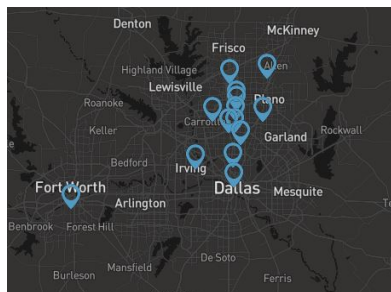

Follow Us on

Executive Workspace

Long time Preferred Office Network member, Executive Workspace, provides 16 business center locations in the DFW Metroplex and Austin markets. In business for 27 years, Executive Workspace continues to grow and plans to open more locations this year. Centers feature furnished office space, meeting and training space, coworking options, and virtual offices. Click on a center below to learn more, book tours, and get pricing!

- [Allen Executive Offices](#) - Allen, TX
- [Austin - Downtown](#) - Austin, TX
- [Danari Office Park](#) - Dallas, TX
- [Downtown Fort Worth](#) - Fort Worth, TX
- [Granite Park Two](#) - Plano, TX
- [Hillcrest Green](#) - Dallas, TX
- [Palisades Central I](#) - Richardson, TX
- [Park Ventura](#) - Plano, TX
- [Parkway Commons](#) - Plano, TX
- [Preston Center](#) - Dallas, TX
- [Preston Trail](#) - Dallas, TX
- [Las Colinas](#) - Irving, TX
- [Spectrum Center](#) - Addison, TX
- [Trinity Centre](#) - Carrollton, TX
- [Wild Basin](#) - Austin, TX
- [Uptown Dallas](#) - Dallas, TX
- Frisco - Coming Soon!