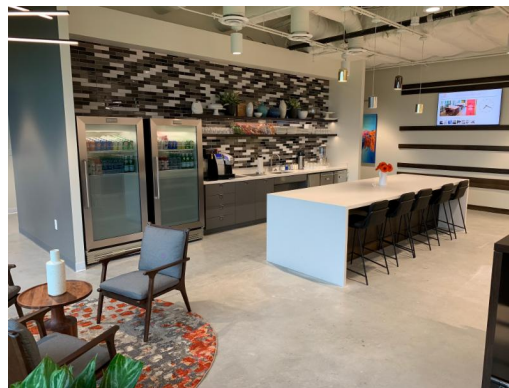

Frisco - HALL Park, Texas