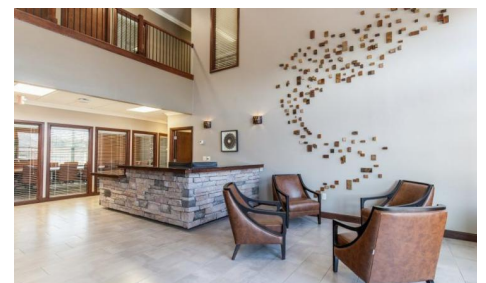

Mon Abri - Edmond, Oklahoma