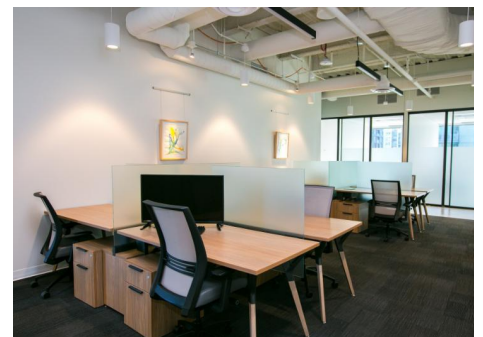

Denver - LoDo