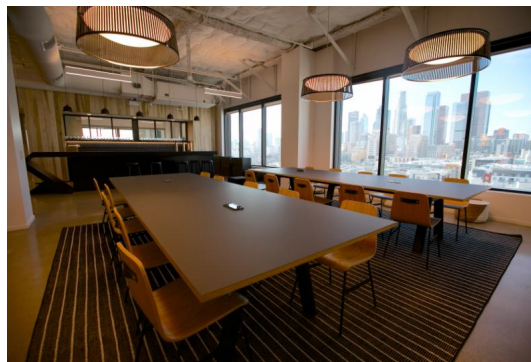

## Downtown Los Angeles - Little Tokyo

Follow Us On:

[Visit our blog](#)

The [Downtown Los Angeles - Little Tokyo](#) business center provides office space, coworking space, and meeting space minutes from Downtown. Located in the heart of Little Tokyo, two blocks west of the Arts District & 2.5 blocks east of the Historic Core at the corner of 2nd & Central, the center is on the 7th and 8th floor of Brunswick Square with views of downtown Los Angeles. The space combines a modern aesthetic with a comfortable vibe and includes meeting rooms, a mother's room, private offices for up to 40 people and premium amenities. High ceilings and floor to ceiling windows fill the space with lots of light and energy.